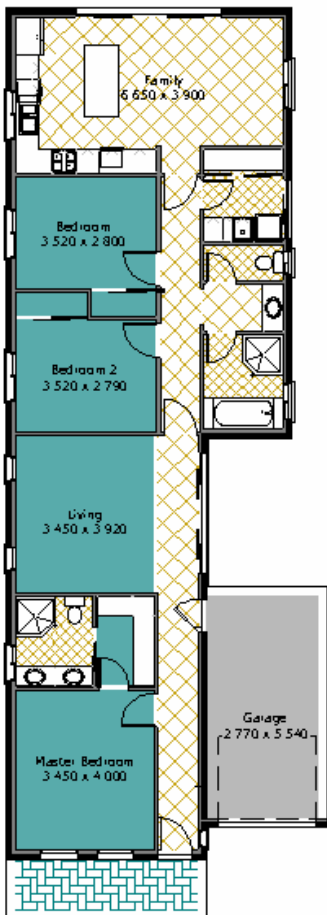

The Hindmarsh Cottage

*Living
Family
3 bedrooms
2 bathrooms
Single carport*

**Area— 154.4m²
Depth—21.2m
Width—8.0m**

Plans are protected by copyright. Prices, inclusions & plans are subject to variation without notice.
Display/show home designs & inclusions vary throughout Australia & New Zealand & are provided as a guide only.
Please refer to your building contract for the specific design & inclusion details of your new home