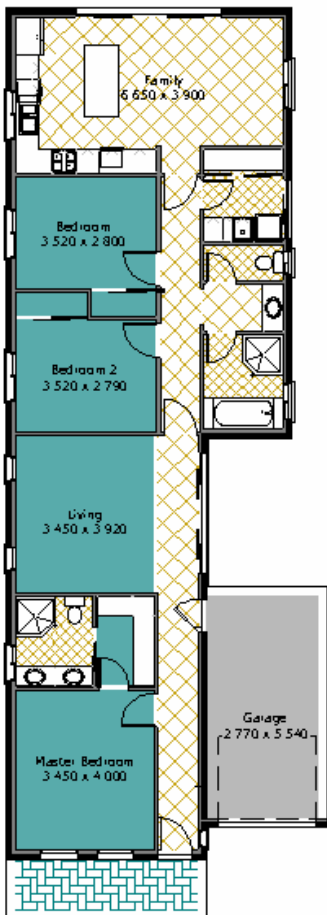

# The Hindmarsh Cottage

*Living  
Family  
3 bedrooms  
2 bathrooms  
Single carport*

**Area— 154.4m<sup>2</sup>  
Depth—21.2m  
Width—8.0m**

Plans are protected by copyright. Prices, inclusions & plans are subject to variation without notice.  
Display/show home designs & inclusions vary throughout Australia & New Zealand & are provided as a guide only.  
Please refer to your building contract for the specific design & inclusion details of your new home