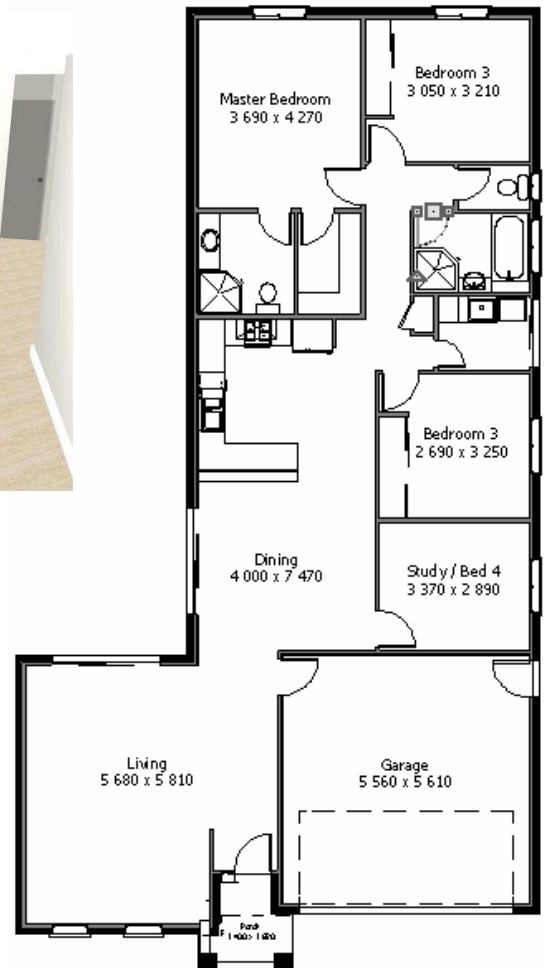

Kent 1

*Living
Dining
4 bedrooms
2 bathrooms
Double garage*

**Area— 188.5 m²
Depth—21.7 m
Width—11.8 m**

Plans are protected by copyright. Prices, inclusions & plans are subject to variation without notice.
Display/show home designs & inclusions vary throughout Australia & New Zealand & are provided as a guide only.
Please refer to your building contract for the specific design & inclusion details of your new home