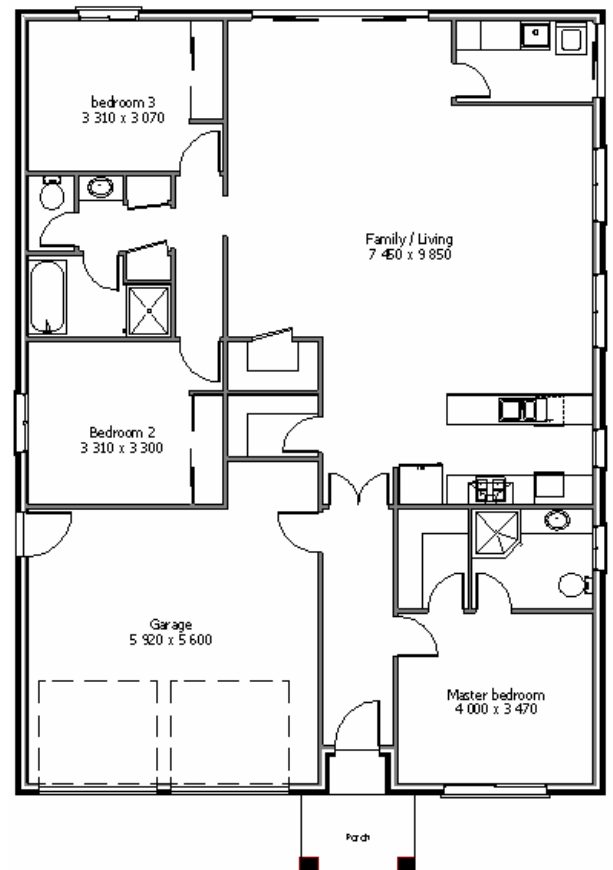

# Lynne

*Family / Living  
3 bedrooms  
2 bathrooms  
Double garage*

*Area— 195.5 m<sup>2</sup>  
Depth—16 m  
Width—12 m*

*Plans are protected by copyright. Prices, inclusions & plans are subject to variation without notice.  
Display/show home designs & inclusions vary throughout Australia & New Zealand & are provided as a guide only.  
Please refer to your building contract for the specific design & inclusion details of your new home*