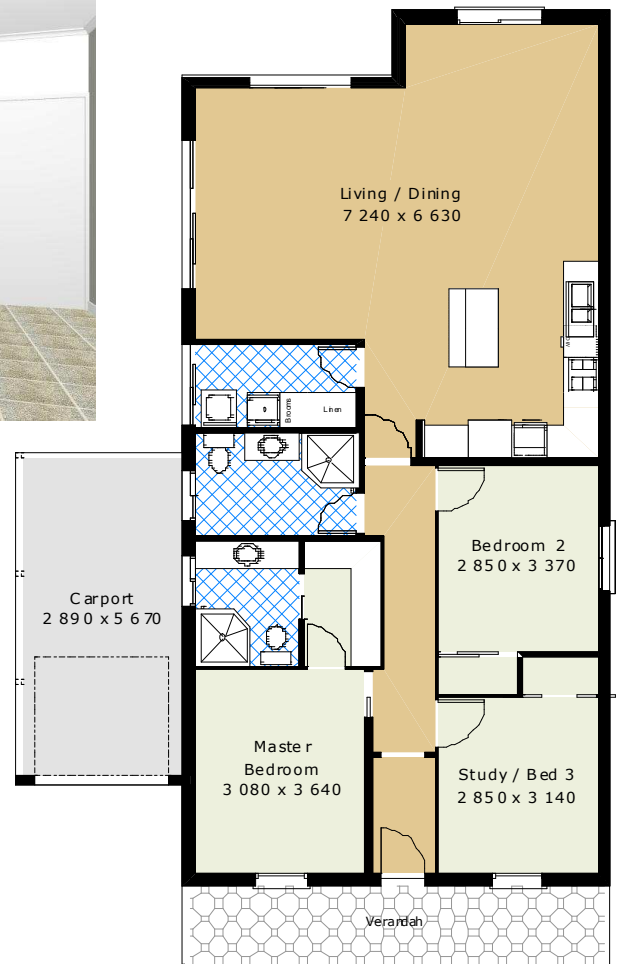

Peppercorn Cottage

Living / Dining
3 bedrooms
2 bathrooms
Single carport

Area— 146.3 m²
Depth—17.2 m
Width—10.7m

*Plans are protected by copyright. Prices, inclusions & plans are subject to variation without notice.
Display/show home designs & inclusions vary throughout Australia & New Zealand & are provided as a guide only.
Please refer to your building contract for the specific design & inclusion details of your new home*