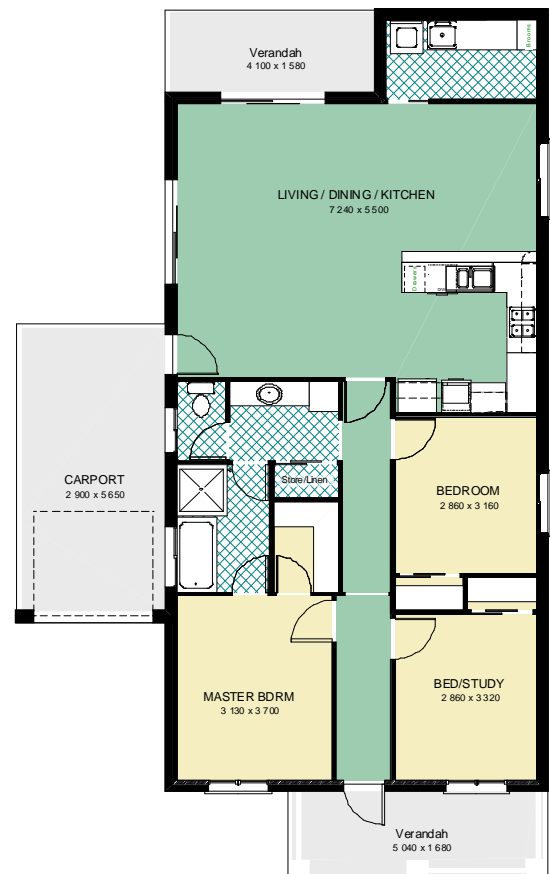

# Regency Cottage

*Living / Dining*  
*3 bedrooms*  
*3-way bathroom*  
*Single carport*

*Area— 148.5 m<sup>2</sup>*  
*Depth—17.5 m*  
*Width—10.7 m*

*Plans are protected by copyright. Prices, inclusions & plans are subject to variation without notice.  
Display/show home designs & inclusions vary throughout Australia & New Zealand & are provided as a guide only.  
Please refer to your building contract for the specific design & inclusion details of your new home*