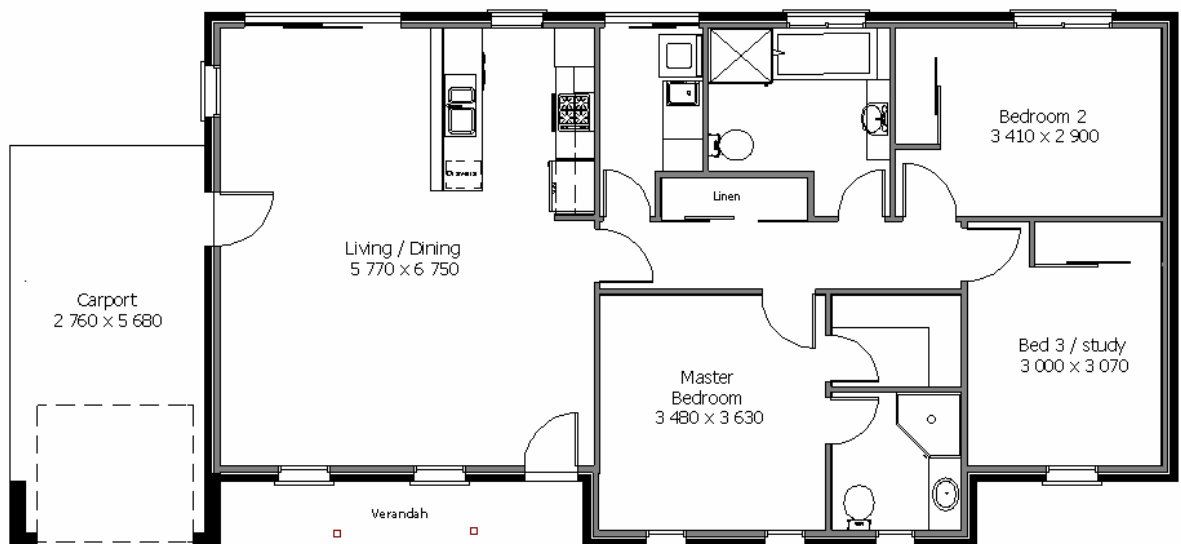

# The Evandale

*Living / Dining  
3 bedrooms  
2 bathrooms  
Single carport*

**Area— 138 m<sup>2</sup>  
Depth—8.2 m  
Width—18 m**

Plans are protected by copyright. Prices, inclusions & plans are subject to variation without notice.  
Display/show home designs & inclusions vary throughout Australia & New Zealand & are provided as a guide only.  
Please refer to your building contract for the specific design & inclusion details of your new home