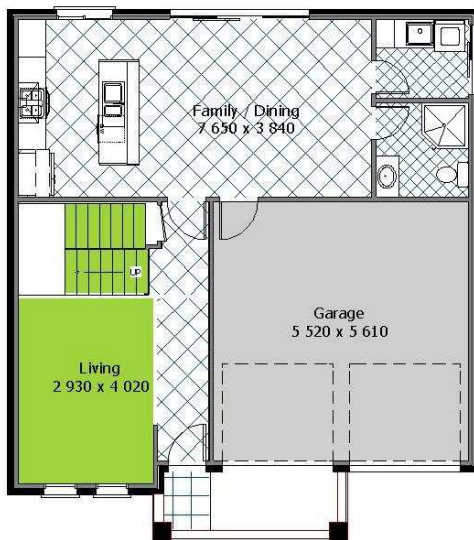

The Indy 22

*Living / Dining
4 bedrooms
3 bathrooms
Double garage*

**Area—219.0m²
Depth—11.4 m
Width—10.2 m**

Plans are protected by copyright. Prices, inclusions & plans are subject to variation without notice.
Display/show home designs & inclusions vary throughout Australia & New Zealand & are provided as a guide only.
Please refer to your building contract for the specific design & inclusion details of your new home