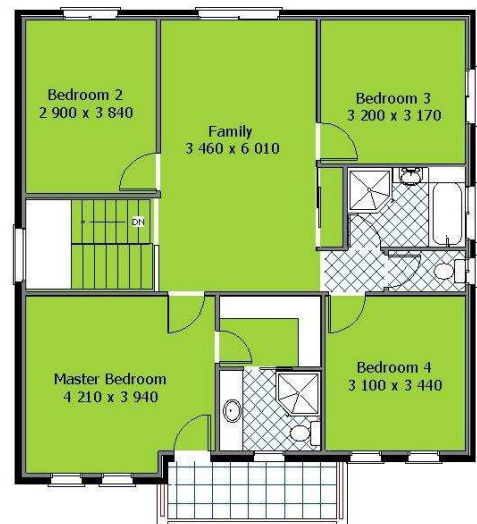

The Indy 22

*Living / Dining
4 bedrooms
3 bathrooms
Double garage*

**Area—219.0m²
Depth—11.4 m
Width—10.2 m**

Plans are protected by copyright. Prices, inclusions & plans are subject to variation without notice.
Display/show home designs & inclusions vary throughout Australia & New Zealand & are provided as a guide only.
Please refer to your building contract for the specific design & inclusion details of your new home