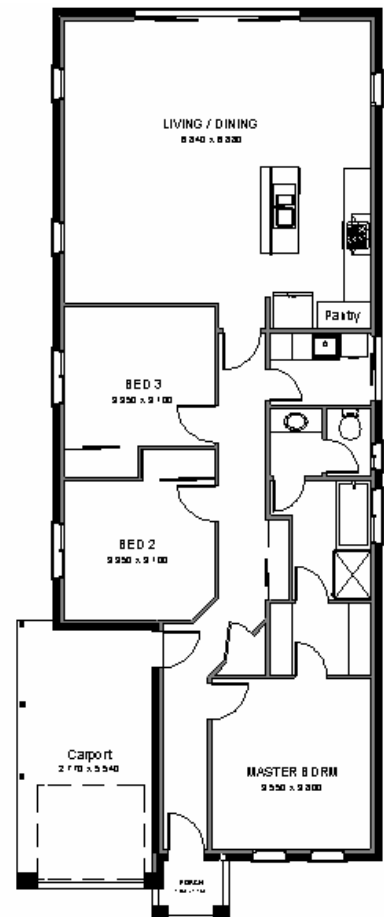

The Largs Villa

*Living / Dining
3 bedrooms
3-way bathroom
Single carport*

**Area— 147.2 m²
Depth—18.9 m
Width—8.1 m**

*Plans are protected by copyright. Prices, inclusions & plans are subject to variation without notice.
Display/show home designs & inclusions vary throughout Australia & New Zealand & are provided as a guide only.
Please refer to your building contract for the specific design & inclusion details of your new home*