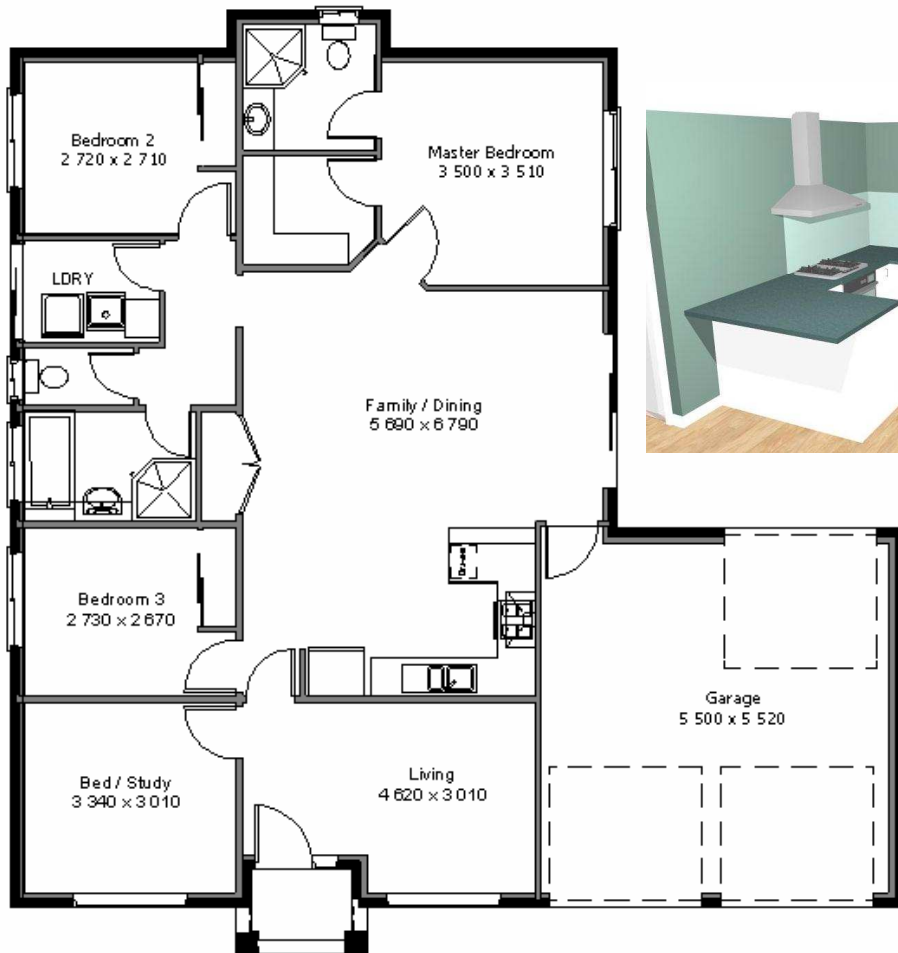

The Pearl

Living
Family / Dining
4 bedrooms
2 bathrooms
Double garage

Area— 157.5m²
Depth—14.9 m
Width—14.1 m

Plans are protected by copyright. Prices, inclusions & plans are subject to variation without notice.
 Display/show home designs & inclusions vary throughout Australia & New Zealand & are provided as a guide only.
 Please refer to your building contract for the specific design & inclusion details of your new home